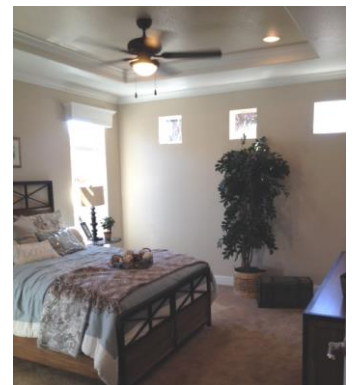

# Windows

**All Skyline Windows are Vinyl Dual Pane, Low E Windows  
Consult with Sales Representative for All Window Options**

46x48 Horizontal

30x58 Vertical  
Available in 24", 30" & 46"  
Shown with 2-30x58 Windows

46x80 with 18" Bottom Slide  
Shown with 2-Windows

46x57 Mullled

24x77 and 30x77 Mullled

46x18 Bath Window

Separate Stack Windows

Mulled Windows

Picture Windows