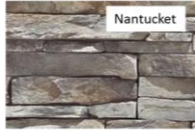

Electric Fireplace
Shown with Wood Mantel – Cedar or Black Stain
and Slat Wood Wall Panel