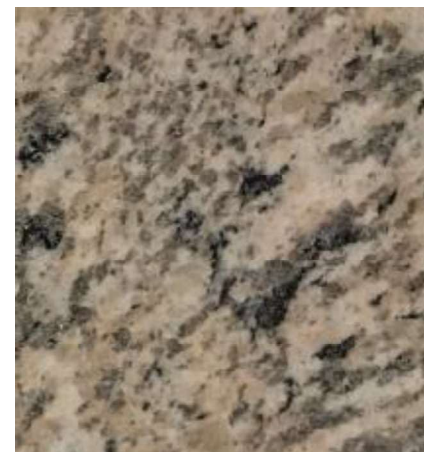

## STANDARD COUNTERTOP & 4" BACKSPLASH CHOICES

**MAGNUS GRANITE  
STANDARD**

**STANTON QUARTZ  
STANDARD**

**PRESCOTT GRANITE  
STANDARD**