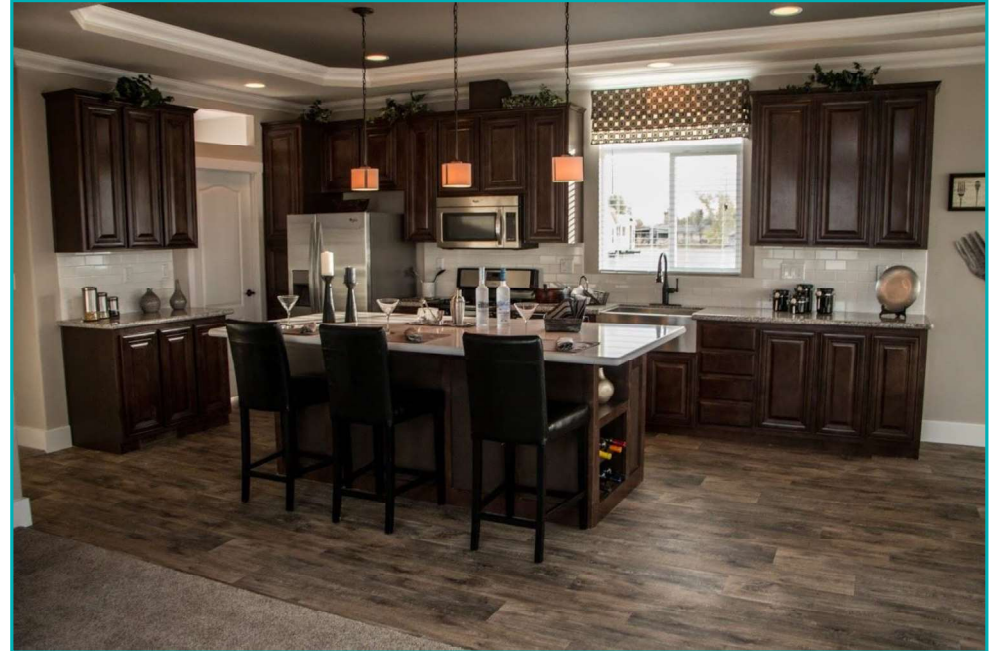

Cabinet Color Options

MDF Mtn Delight
Standard in Creekside Manor-Now
comes w/ Knobs t/o

Beech Alder Cabinets
Standard in Meadowview Estates

Cabinet Color Options

White Glazed Cabinets

Grey Cabinets

Cabinet Color Options

New Lance Cabinets

Colombian Walnut Cabinets